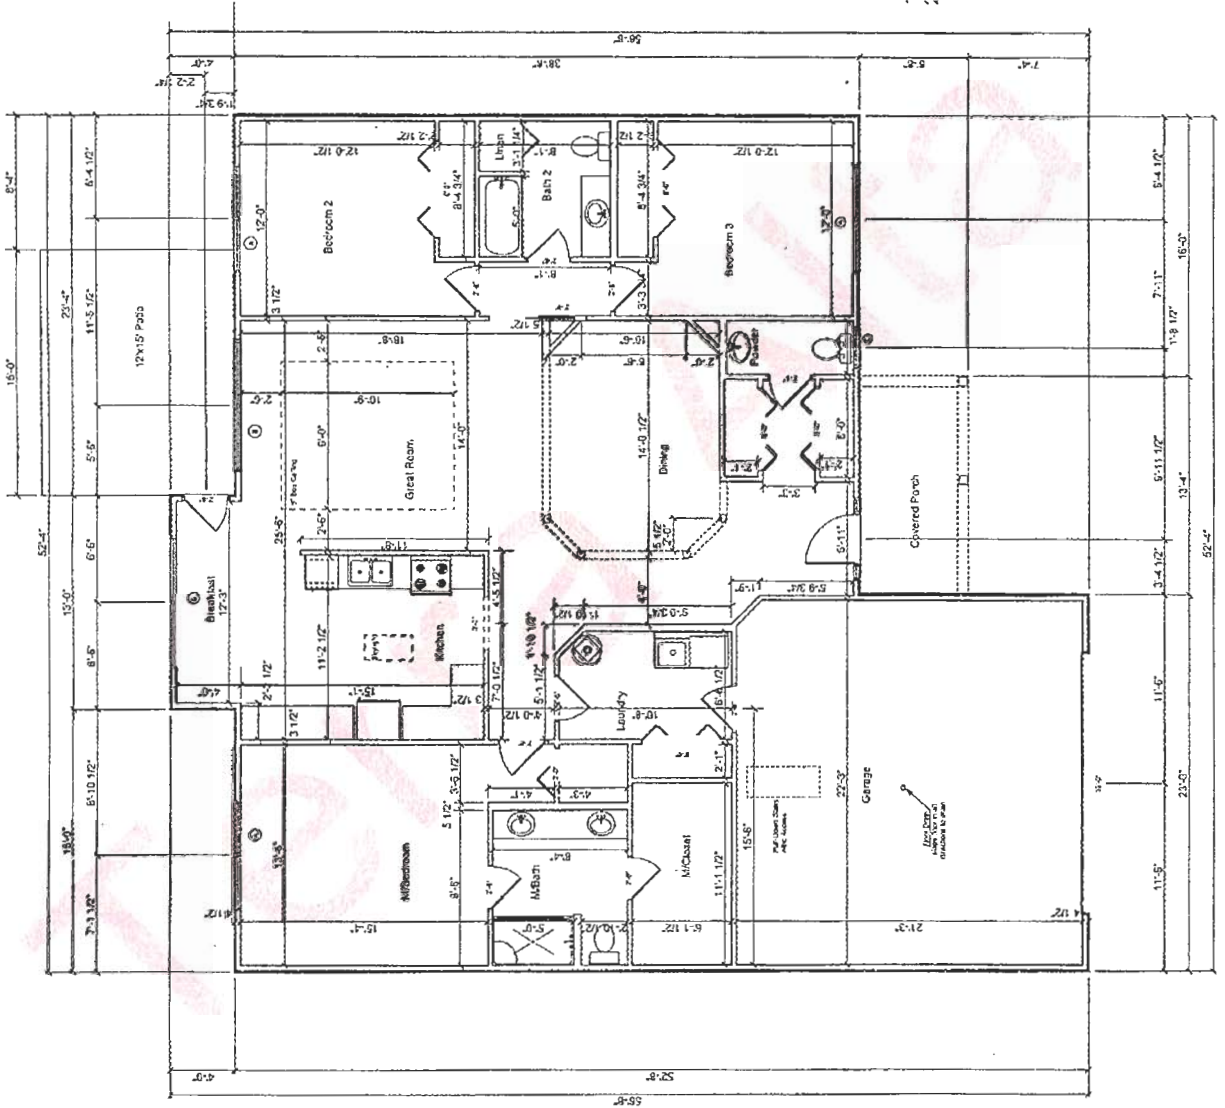

Somerset

Heated - 1904 sq. ft. Gross - 2398 sq. ft.

FRONT ELEVATION

LEFT ELEVATION

REAR ELEVATION

RIGHT ELEVATION

TERRA ALTA - SOMERSET	
SCALE: 1/8" = 1'	APPROVED
DATE: February 27, 2009	DRAWN BY: D.J.
PROJECT: Terra Alta - Somers 110 Old Mill Rd. Great City, PA 18127	REVISED
	REVISED
ELEVATIONS	DRAWING NUMBER
	3 of 7