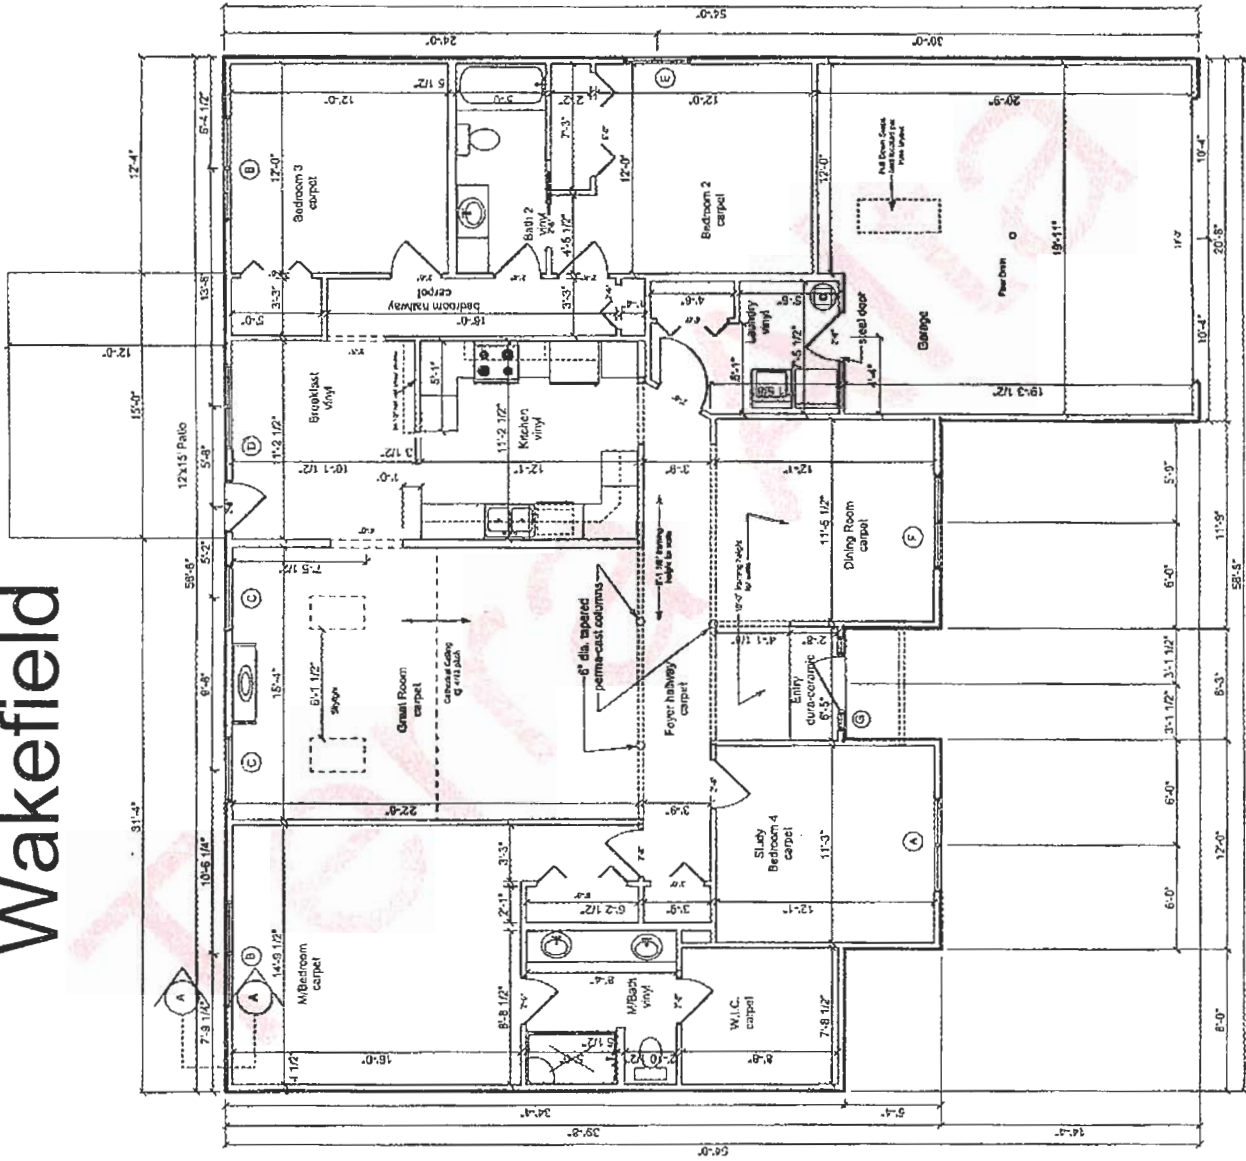

Wakefield

Wakefield

Heated - 2111 sq. ft. Gross - 2532 sq. ft.